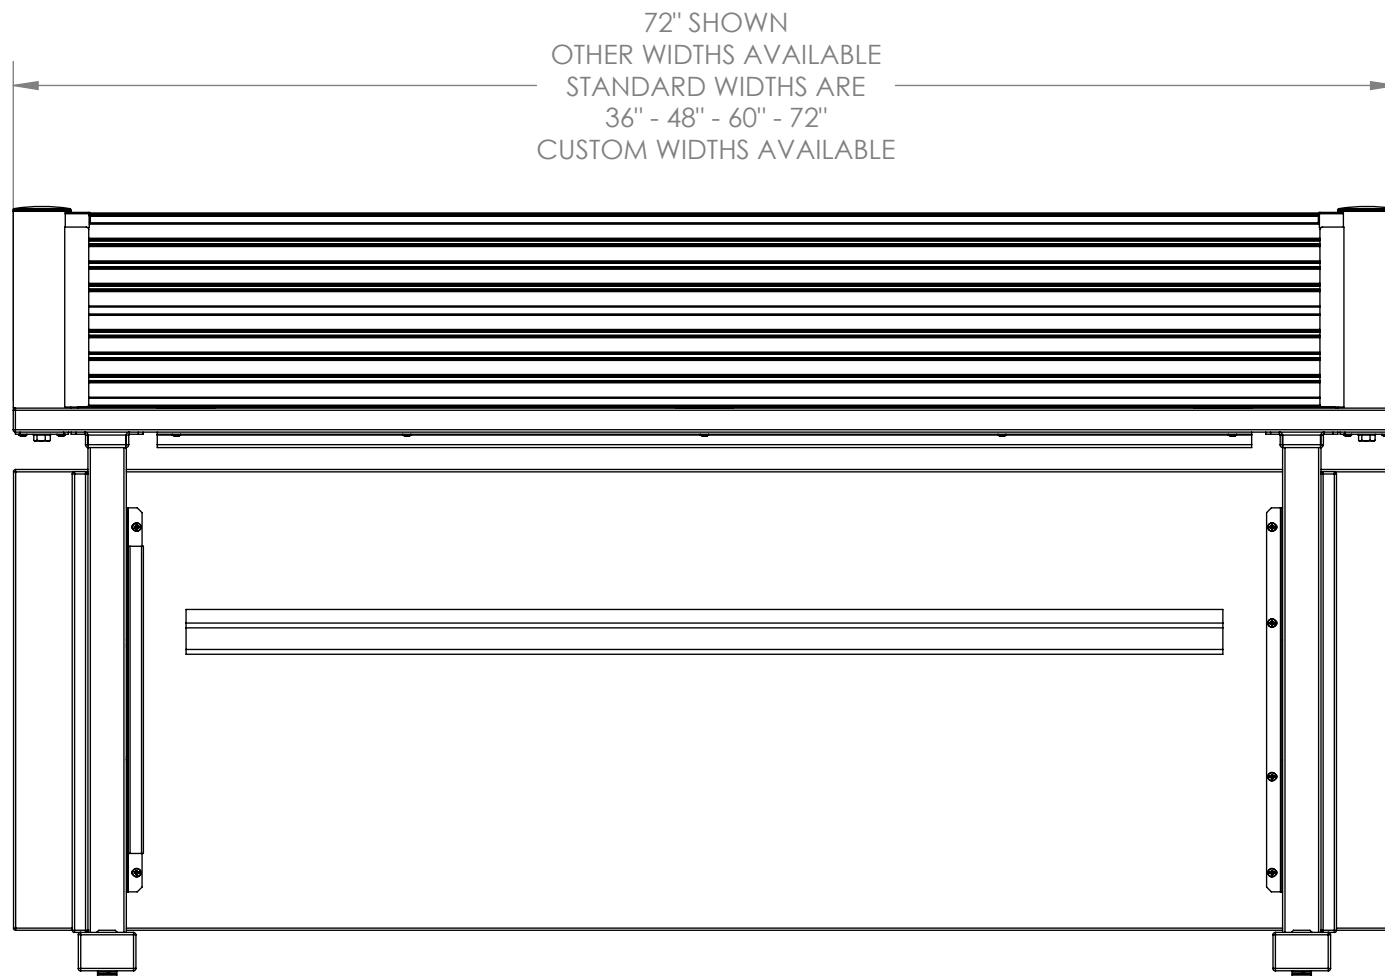

ALL DIMENSIONS ARE IN INCHES

ANY QUESTIONS PLEASE ASK

TOLERANCES, UNLESS NOTED

- 0" - 12" = +/- 1/4"
- 12" - 36" = +/- 3/8"
- 36" - 120" = +/- 1/2"
- > 120" = +/- 1"

AUTHORIZED BY:

DATE

SUMMIT DELUXE CONSOLE DIMENSIONS

DRAWN BY: M McILROY | 11/24/2014

SCALE -

SUMMIT DELUXE CONSOLE DIMENSIONS

GENERAL NOTES

THE INFORMATION CONTAINED IN THIS DRAWING IS THE SOLE PROPERTY OF INRACKS INC. ANY REPRODUCTION IN PART OR AS A WHOLE WITHOUT THE WRITTEN PERMISSION OF INRACKS INC. IS PROHIBITED.

ALL DIMENSIONS ARE IN INCHES

ANY QUESTIONS PLEASE ASK

TOLERANCES, UNLESS NOTED

0" - 12" = +/- 1/4"
12" - 36" = +/- 3/8"
36" - 120" = +/- 1/2"
> 120" = +/- 1"

AUTHORIZED BY:

DATE

WWW.INRACKS.COM