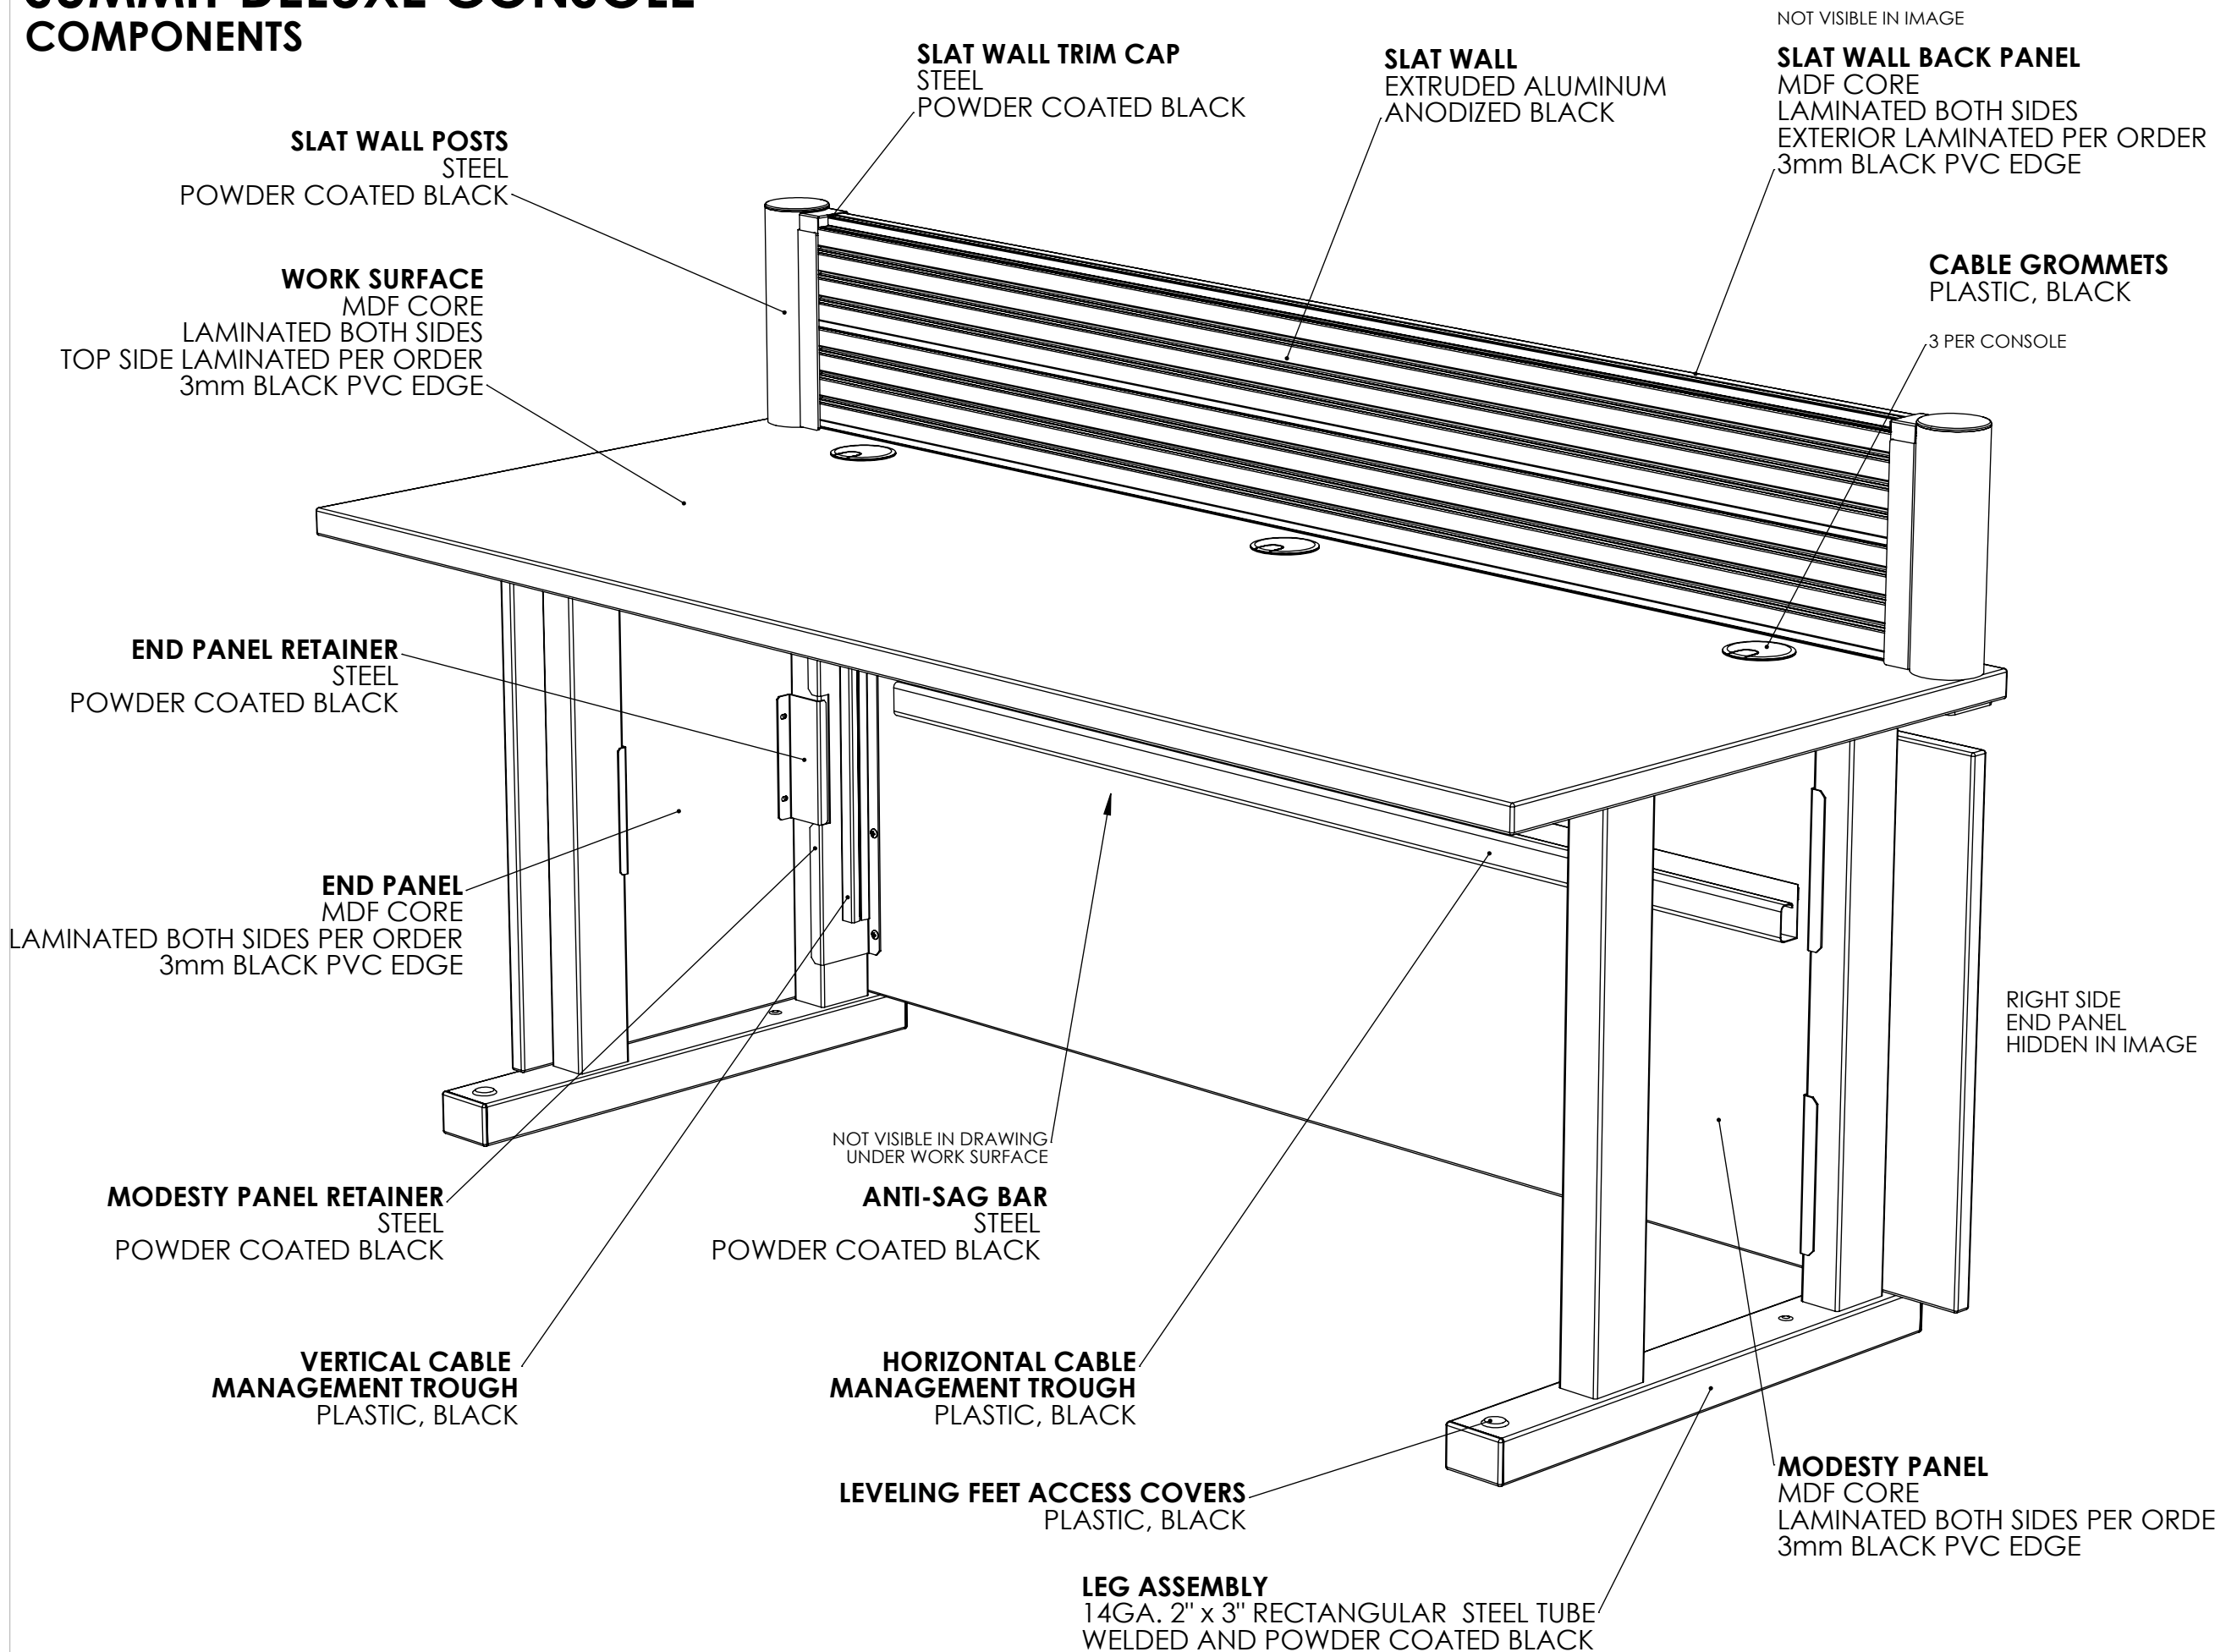

SUMMIT DELUXE CONSOLE COMPONENTS

78 JOHN GLENN DRIVE
AMHERST, NEW YORK 14228
716-691-8300

CUSTOMER NAME

INRACKS

PROJECT

SUMMIT DELUXE CONSOLE

DESCRIPTION

SHOWN IN DRAWING
72W x 30D SUMMIT DELUXE CONSOLE

DRAWN BY: M McILROY | 11/24/2014

SCALE -

SUMMIT DELUXE CONSOLE COMPONENTS

GENERAL NOTES

THE INFORMATION CONTAINED IN THIS DRAWING IS THE SOLE PROPERTY OF INRACKS INC. ANY REPRODUCTION IN PART OR AS A WHOLE WITHOUT THE WRITTEN PERMISSION OF INRACKS INC. IS PROHIBITED.

ALL DIMENSIONS ARE IN INCHES

ANY QUESTIONS PLEASE ASK

TOLERANCES, UNLESS NOTED

- 0" - 12" = +/- 1/4"
- 12" - 36" = +/- 3/8"
- 36" - 120" = +/- 1/2"
- > 120" = +/- 1"

AUTHORIZED BY:

DATE