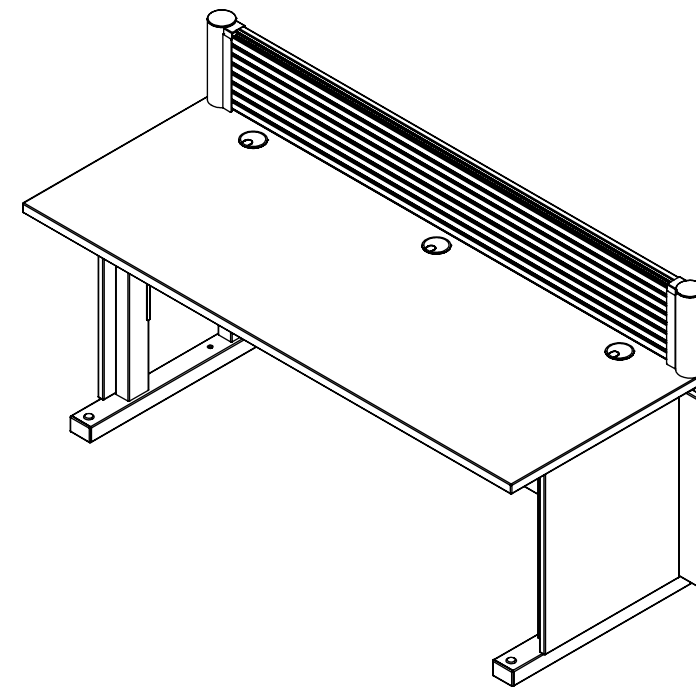

ALL DIMENSIONS ARE IN INCHES

ANY QUESTIONS PLEASE ASK

TOLERANCES, UNLESS NOTED

- 0" - 12" = +/- 1/4"
- 12" - 36" = +/- 3/8"
- 36" - 120" = +/- 1/2"
- > 120" = +/- 1"

AUTHORIZED BY:

DATE

SUMMIT DELUXE CONSOLE DIMENSIONS