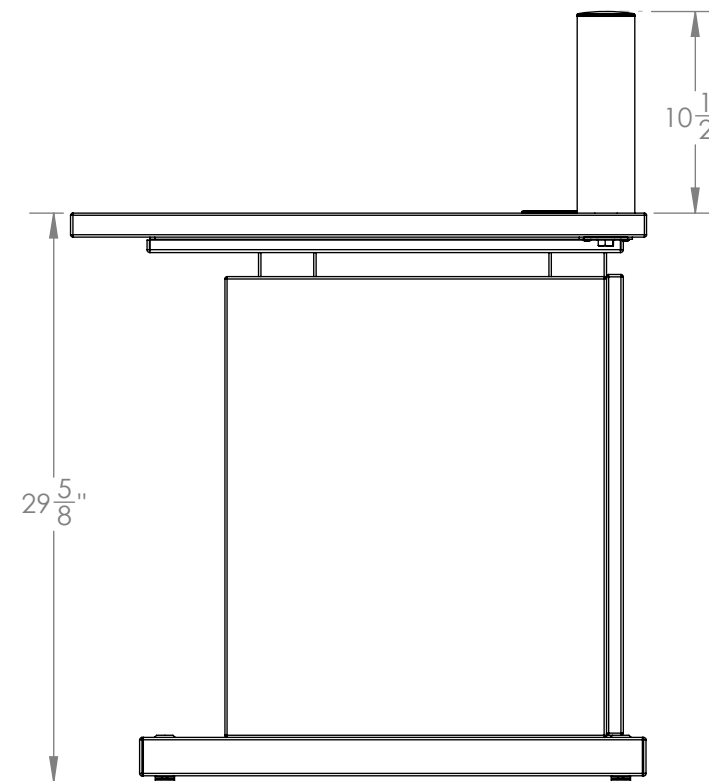

ALL DIMENSIONS ARE IN INCHES

ANY QUESTIONS PLEASE ASK

TOLERANCES, UNLESS NOTED

- 0" - 12" = +/- 1/4"
- 12" - 36" = +/- 3/8"
- 36" - 120" = +/- 1/2"
- > 120" = +/- 1"

AUTHORIZED BY:

DATE

SUMMIT DELUXE CONSOLE DIMENSIONS

DRAWN BY: M McILROY | 11/24/2014

SCALE -

SUMMIT DELUXE CONSOLE DIMENSIONS

GENERAL NOTES

THE INFORMATION CONTAINED IN THIS DRAWING IS THE SOLE PROPERTY OF INRACKS INC. ANY REPRODUCTION IN PART OR AS A WHOLE WITHOUT THE WRITTEN PERMISSION OF INRACKS INC. IS PROHIBITED.

ALL DIMENSIONS ARE IN INCHES

ANY QUESTIONS PLEASE ASK

TOLERANCES, UNLESS NOTED

0" - 12" = +/- 1/4"
12" - 36" = +/- 3/8"
36" - 120" = +/- 1/2"
> 120" = +/- 1"

AUTHORIZED BY:

DATE

WWW.INRACKS.COM