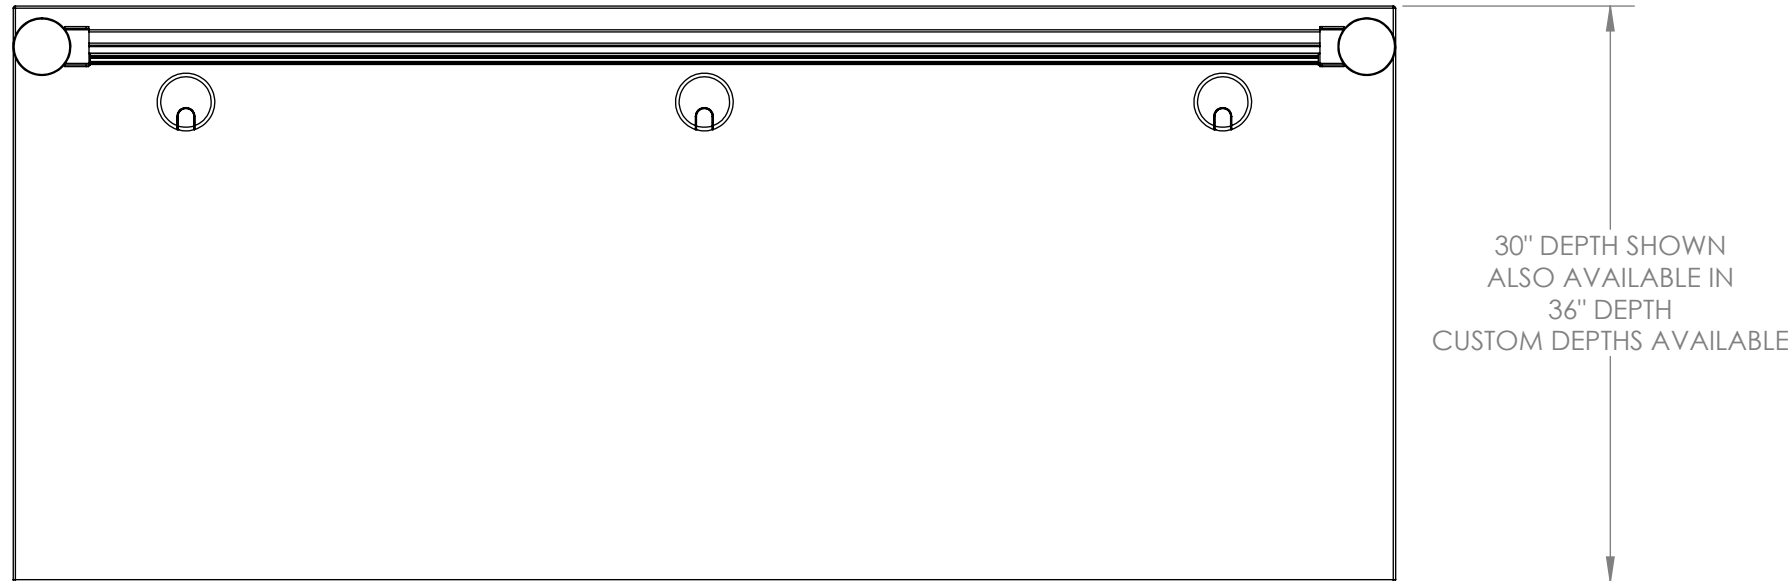

ALL DIMENSIONS ARE IN INCHES

ANY QUESTIONS PLEASE ASK

TOLERANCES, UNLESS NOTED

- 0" - 12" = +/- 1/4"
- 12" - 36" = +/- 3/8"
- 36" - 120" = +/- 1/2"
- > 120" = +/- 1"

AUTHORIZED BY:

DATE

SUMMIT DELUXE CONSOLE DIMENSIONS

DRAWN BY: M McILROY | 11/24/2014

SCALE -

SUMMIT DELUXE CONSOLE DIMENSIONS

GENERAL NOTES

THE INFORMATION CONTAINED IN THIS DRAWING IS THE SOLE PROPERTY OF INRACKS INC. ANY REPRODUCTION IN PART OR AS A WHOLE WITHOUT THE WRITTEN PERMISSION OF INRACKS INC. IS PROHIBITED.

ALL DIMENSIONS ARE IN INCHES

ANY QUESTIONS PLEASE ASK

TOLERANCES, UNLESS NOTED

0" - 12" = +/- 1/4"
12" - 36" = +/- 3/8"
36" - 120" = +/- 1/2"
> 120" = +/- 1"

AUTHORIZED BY:

DATE

WWW.INRACKS.COM